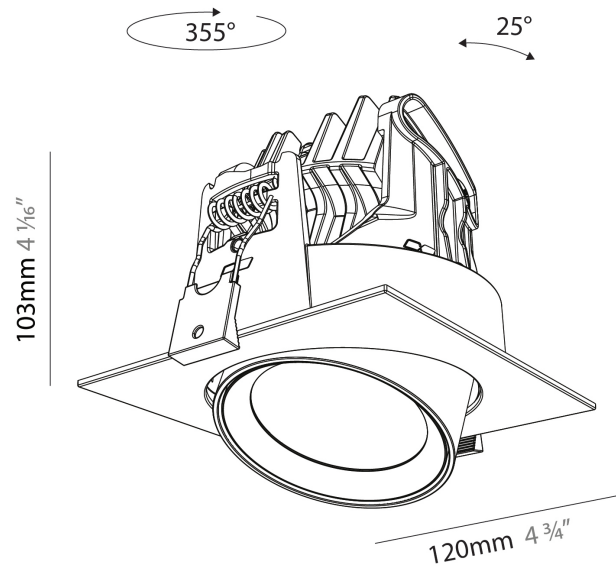

PHYSICAL

Shape: Cylinder
Diameter (mm): 120
Diameter (in): 4 3/4
Length (mm): 120
Length (in): 4 3/4
Height (mm): 105
Height (in): 4 1/8
Min. Recessing Depth (mm): 120
Min. Recessing Depth (in): 4 3/4
Light Distribution: Adjustable / Direct
Weight (kg): 0.665
Diffuser: Lens Pack - No Lens / Opal / Linear Spread Lens / Honeycomb / Spread Lens
Fixture Finish: SSR / BKV / CWI / CRY / HAB / UFT / ITA / RUA / FTG / MYG / LOD / PUS / FRO / FUP / KIA / POP / BLS / SPG / MEY / GOH / GUM / CHC / COM / ABZ / JAG / OBR / MOS / ROR
Fixture Material: Aluminum
Cut-out Measurements: Dia. 112mm / 4 7/16"

ELECTRICAL

Lamp Type: LED (Zhaga Standard)
Input Wattage (W): 27.3
Total Output Wattage (W): 24.5
Dimming: Tri-Mode (Non-Dimming and Phase Dimming (120Vac only) and 0-10V Dimming)
Driver Included: Yes
Driver Location: Recessed Housing
Driver Type: Constant Current - Universal
Driver Class: Class 2
Input Voltage (V): 120 - 277
Constant Current (MA): 700

LED

Color Temperature (°K): 2700 / 3000 / 3500 / 4000
Max. Delivered Lumen (lm): 2434 / 2534 / 2643 / 2768
Nominal Lumen (lm): 2788 / 2903 / 3027 / 3170
CRI: >90 CRI
Lamp Life (hrs): 50000

OPTICAL

Reflector°: 20 / 32 / 54
Adjustability: Rotational 350° / Tilt 25°

RATINGS AND CERTIFICATIONS

Certified By: CSA Certified to UL and CSA Standards
IP rating: IP20